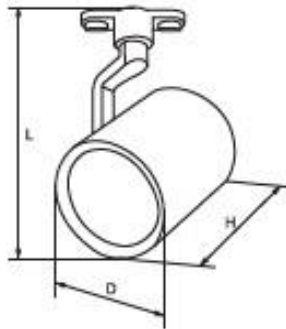

Variants and dimensions

Watt	LED chip lumens (lm)	Whole fixture lumens	Colour temp.	Colour body	Size			Catalogue number	Packing (pcs)
					L	D	H		
12W	1440	900	4000K	white	130	95	180	93SKY140	1
12W	1440	900	2700K	white	130	95	180	93SKY127	1
12W	1440	900	4000K	black	130	95	180	93SKY240	1
12W	1440	900	2700K	black	130	95	180	93SKY227	1

Barcodes

Barcode	Catalogue number
3800131190772	93SKY140
3800131190789	93SKY127
3800131190796	93SKY240
3800131190802	93SKY227